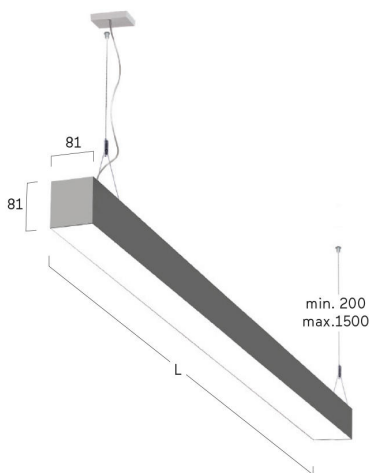

lightnet

Matric-G5

Pendant light-line - Direct light distribution

Article code: LG5AEL-840H-L2055-Y

Illustrations may only be similar and serve as an orientation.

Matric-G5. LED. Pendant light-line. Luminaire body made of high-quality aluminum profile. Surface finish Silver Anodised. Direct only light distribution. Colour temperature: 4000K (Cool White). Colour Rendering Index (CRI): >80. Microprismatic screen for uniform illumination and reduced luminance in office areas. Dimmable DALI. LxWxH (rectangular). L=2055mm. W=81mm. H=81mm. Y-cord suspension with power supply cable and ceiling rose (Set). Pendant length max 1500mm. Power supply: transparent.

lightnet

Matric-G5

Pendant light-line - Direct light distribution

Article code: LG5AEL-840H-L2055-Y

Customer / Project: _____

Note: _____

Productname	Matric-G5
Lamp	LED
Installation Type	Pendant light-line
Surface finish	Silver Anodised
Light characteristics	Direct light distribution
Colour temperature	4000K
Colour Rendering Index (CRI)	CRI>80
Optical system	Microprismatic screen
Control	Dimmable (DALI)
Length L/Diameter D (mm)	L=2055mm
Width W (mm)	W=81mm
Height H (mm)	H=81mm
Current/Power	High-Power
Luminous Flux	7040lm
Power consumption	70W
Suspension	Y-susp. (Set)
Ceiling rose colour	Ceiling rose: Matching luminaire`s surface colour
Pendant length (mm)	Pendant length max 1500mm
Degree of protection	IP20
Certification	Prüfzeichen: ENEC
Cable Colour	Power supply: transparent
LED lifetime	L80B10 (tq 25°C) = 50.000h
Photometric code	8 40 / 3 3 9
Photobiological class	RG0 (EN62471)
Indoor/Outdoor	Indoor: ta [ambient] max. 25°C
Weight (kg)	7kg