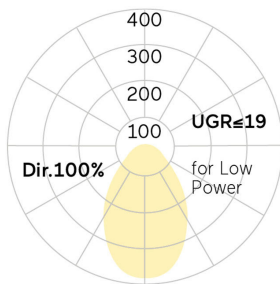

lightnet

Matric-G5

Pendant light-line - Direct light distribution

Article code: LG5AEL-840H-L2055-Y

Customer / Project: _____

Note: _____

Productname	Matric-G5
Lamp	LED
Installation Type	Pendant light-line
Surface finish	Silver Anodised
Light characteristics	Direct light distribution
Colour temperature	4000K
Colour Rendering Index (CRI)	CRI>80
Optical system	Microprismatic screen
Control	Dimmable (DALI)
Length L/Diameter D (mm)	L=2055mm
Width W (mm)	W=81mm
Height H (mm)	H=81mm
Current/Power	High-Power
Luminous Flux	7040lm
Power consumption	70W
Suspension	Y-susp. (Set)
Ceiling rose colour	Ceiling rose: Matching luminaire`s surface colour
Pendant length (mm)	Pendant length max 1500mm
Degree of protection	IP20
Certification	Prüfzeichen: ENEC
Cable Colour	Power supply: transparent
LED lifetime	L80B10 (tq 25°C) = 50.000h
Photometric code	8 40 / 3 3 9
Photobiological class	RG0 (EN62471)
Indoor/Outdoor	Indoor: ta [ambient] max. 25°C
Weight (kg)	7kg