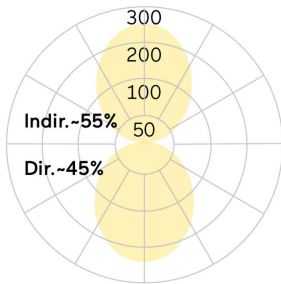

Matric-RX

Pendant light-line - Direct/indirect light distribution

Article code: LRXOEL-840H-L1182-A

Illustrations may only be similar and serve as an orientation.

Matric-RX. LED. Pendant light-line. Luminaire body made of high-quality aluminum profile. Surface finish Silver Anodised. Direct/indirect light distribution. Colour temperature: 4000K (Cool White). Colour Rendering Index (CRI): >80. Opal diffuser for enhanced light transmission and uniform illumination. Dimmable DALI. LxWxH (rectangular). L=1182mm. W=40mm. H=75mm. Single-cord suspension (Set). Pendant length max 1500mm. Power supply: transparent. Ceiling rose: Matching

Matric-RX

Pendant light-line - Direct/indirect light distribution

Article code: LRXOEL-840H-L1182-A

Customer / Project: _____

Note: _____

Productname	Matric-RX
Lamp	LED
Installation Type	Pendant light-line
Surface finish	Silver Anodised
Light characteristics	Direct/indirect light distribution
Colour temperature	4000K
Colour Rendering Index (CRI)	CRI>80
Optical system	Opal diffuser
Control	Dimmable (DALI)
Length L/Diameter D (mm)	L=1182mm
Width W (mm)	W=40mm
Height H (mm)	H=75mm
Current/Power	High-Power
Luminous Flux	5440lm
Power consumption	42W
Suspension	Single susp. (Set)
Ceiling rose colour	Ceiling rose: Matching luminaire`s surface colour
Pendant length (mm)	Pendant length max 1500mm
Degree of protection	IP20
Certification	Prüfzeichen: ENEC
Cable Colour	Power supply: transparent
LED lifetime	L80B10 (tq 25°C) = 50.000h
Photometric code	8 40 / 3 3 9
Photobiological class	RG0 (EN62471)
Indoor/Outdoor	Indoor: ta [ambient] max. 25°C
Weight (kg)	3,5kg