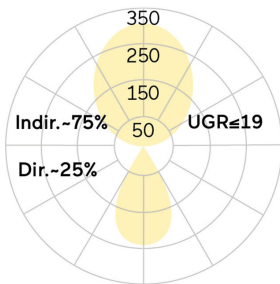

lightnet

Matric-SX

Free standing luminaire - Direct/indirect light distribution

Article code: LSXLSX-835M-L1470-UA-A

Customer / Project: _____

Note: _____

Productname	Matric-SX
Lamp	LED
Installation Type	Free standing luminaire
Surface finish	Radiant Silver
Light characteristics	Direct/indirect light distribution
Colour temperature	3500K
Colour Rendering Index (CRI)	CRI>80
Optical system	Lens Louvre
Reflector Colour Inside	Reflector: Satin Silver
Control	Separately dimmable
Length L/Diameter D (mm)	L=1470mm
Width W (mm)	W=40mm
Height H (mm)	H=2200/40mm
Current/Power	Medium-Power
Luminous Flux	10300lm
Power consumption	85W
Base-Type	U-base
Plug	Schuko CEE 7/7 (E+F)
Degree of protection	IP20
LED lifetime	L85B10 (tq 25°C) = 50.000h
UGR	UGR<=19
Photometric code	8 35 / 3 3 9
Indoor/Outdoor	Indoor: ta [ambient] max. 25°C
Weight (kg)	19,8kg