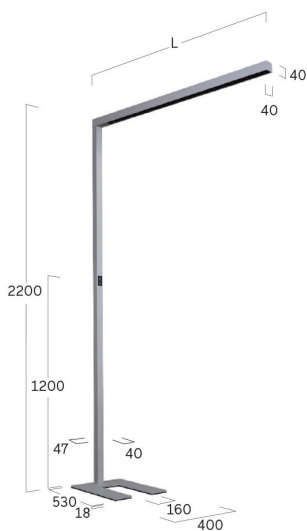

lightnet

Matric-SX

Free standing luminaire - Direct/indirect light distribution

Article code: LSXLSX-835M-L1470-UA-A

Customer / Project: _____

Note: _____

Productname	Matric-SX
Lamp	LED
Installation Type	Free standing luminaire
Surface finish	Radiant Silver
Light characteristics	Direct/indirect light distribution
Colour temperature	3500K
Colour Rendering Index (CRI)	CRI>80
Optical system	Lens Louvre
Reflector Colour Inside	Reflector: Satin Silver
Control	Separately dimmable
Length L/Diameter D (mm)	L=1470mm
Width W (mm)	W=40mm
Height H (mm)	H=2200/40mm
Current/Power	Medium-Power
Luminous Flux	10300lm
Power consumption	85W
Base-Type	U-base
Plug	Schuko CEE 7/7 (E+F)
Degree of protection	IP20
LED lifetime	L85B10 (tq 25°C) = 50.000h
UGR	UGR<=19
Photometric code	8 35 / 3 3 9
Indoor/Outdoor	Indoor: ta [ambient] max. 25°C
Weight (kg)	19,8kg