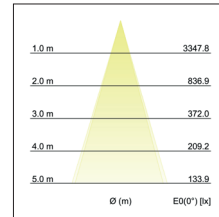

LED-floor recessed light BOLED, V4A, IP67

**Artikel-Nr. 14054223**

LED-floor recessed light BOLED, V4A, IP67, stainless steel, round. Recessed mounting, Floor-mounted Mounting method: Recessed mounting, Place of installation: Floor-mounted, Material:, Degree of protection: according to DIN EN 60529 IP67, Protection class: (EN 61140) I, Voltage: 230V AC 50Hz, Power: 15W, Amount of light sources / fittings: 1.0 Qty, Luminous flux: 1.320lm, Colour temperature: 3.000 K, Beam angle: 38°, With control gear: No, Control: on/off.

<b>Artikel-Nr.</b>	<b>14054223</b>
<b>Stand:</b>	07.12.2021 20:17

Colour temperature	3000 K
Colour	Stainless steel
Beam angle	38 °
Amount of light sources / fittings	1 Qty
Material	Edelstahl V4A / Aluminium / Glas
Power	15 W
Lamp	LED
scope of delivery	Incl. converter for connection to the 230-V mains voltage

Colour rendering	CRI > 80
Control	on/off
Outer diameter	110 mm
Built-in diameter	102 mm
Installation depth	160 mm
Voltage	230V AC 50Hz
Impact resistance	IK08
Degree of protection	IP67
Protection class	I
Circuit type	Parallel conduction