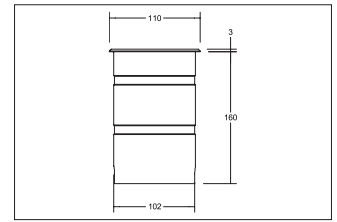

LED-floor recessed light BOLED, V4A, IP67

**Artikel-Nr. 14054223**

LED-floor recessed light BOLED, V4A, IP67, stainless steel, round. Recessed mounting, Floor-mounted Mounting method: Recessed mounting, Place of installation: Floor-mounted, Material:, Degree of protection: according to DIN EN 60529 IP67, Protection class: (EN 61140) I, Voltage: 230V AC 50Hz, Power: 15W, Amount of light sources / fittings: 1.0 Qty, Luminous flux: 1.320lm, Colour temperature: 3.000 K, Beam angle: 38°, With control gear: No, Control: on/off.

<b>Artikel-Nr.</b>	<b>14054223</b>
<b>Stand:</b>	07.12.2021 20:17

Colour temperature	3000 K
Colour	Stainless steel
Beam angle	38 °
Amount of light sources / fittings	1 Qty
Material	Edelstahl V4A / Aluminium / Glas
Power	15 W
Lamp	LED
scope of delivery	Incl. converter for connection to the 230-V mains voltage

Colour rendering	CRI > 80
Control	on/off
Outer diameter	110 mm
Built-in diameter	102 mm
Installation depth	160 mm
Voltage	230V AC 50Hz
Impact resistance	IK08
Degree of protection	IP67
Protection class	I
Circuit type	Parallel conduction