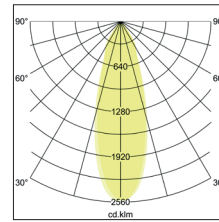

LED-floor recessed light BOLED, V4A, IP67

**Artikel-Nr. 14054223**

LED-floor recessed light BOLED, V4A, IP67, stainless steel, round. Recessed mounting, Floor-mounted Mounting method: Recessed mounting, Place of installation: Floor-mounted, Material:, Degree of protection: according to DIN EN 60529 IP67, Protection class: (EN 61140) I, Voltage: 230V AC 50Hz, Power: 15W, Amount of light sources / fittings: 1.0 Qty, Luminous flux: 1.320lm, Colour temperature: 3.000 K, Beam angle: 38°, With control gear: No, Control: on/off.

<b>Artikel-Nr.</b>	<b>14054223</b>
<b>Stand:</b>	07.12.2021 20:17

Colour temperature	3000 K
Colour	Stainless steel
Beam angle	38 °
Amount of light sources / fittings	1 Qty
Material	Edelstahl V4A / Aluminium / Glas
Power	15 W
Lamp	LED
scope of delivery	Incl. converter for connection to the 230-V mains voltage

Colour rendering	CRI > 80
Control	on/off
Outer diameter	110 mm
Built-in diameter	102 mm
Installation depth	160 mm
Voltage	230V AC 50Hz
Impact resistance	IK08
Degree of protection	IP67
Protection class	I
Circuit type	Parallel conduction