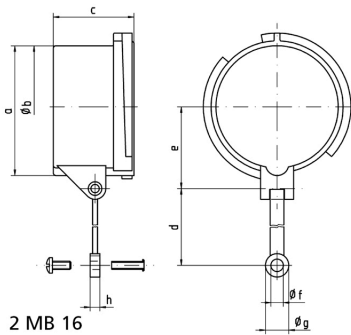

Accessories plugs/connectors - Closure cap for CEE plugs

Product description	
BALS-Prd.-Nr	835
EAN	4024941008358
Product category	Closure cap
Current	16A
Number of poles	4p
Poles	3P+PE
Protection degree	IP67
Colour code	gray RAL 7035

Product description	
Colour of appliance	Closure cap grey RAL 7035
Height	78mm
Width	68mm
Depth	41.5mm
Material of enclosure	Polyamide

Additional technical properties	
	With strap

Logistics data	
Weight/pcs	0.042 kg / Piece
Packaging	Bag
Content amount	1 ST
EAN	4024941008358
Length	41.5 mm
Width	68 mm
Height	78 mm
Weight	0.043 kg
Volume	220.116 ccm
Packaging	Carton
Content amount	10 ST
EAN	4024941835534

Logistics data	
Length	207 mm
Width	162 mm
Height	142 mm
Weight	0.52 kg
Volume	3,750 ccm

Ampere Polzahl	16 3	16 4	16 5	32 3/4	32 5	63 3/4/5	125 3/4/5
a	53,0	59,5	67,0	70,0	76,5	83,5	95,5
b ø	49,5	55,7	63,0	64,0	70,5	76,5	89,0
c	41,5	41,5	41,5	51,5	51,5	72,5	80,0
d	133,0	133,0	133,0	133,0	133,0	155,0	155,0
e	34,5	38,0	42,0	44,0	48,0	52,0	57,5
f ø	6,4	6,4	6,4	6,4	6,4	6,4	6,4
g ø	12,0	12,0	12,0	12,0	12,0	12,0	12,0
h	5,0	5,0	5,0	5,0	5,0	5,0	5,0