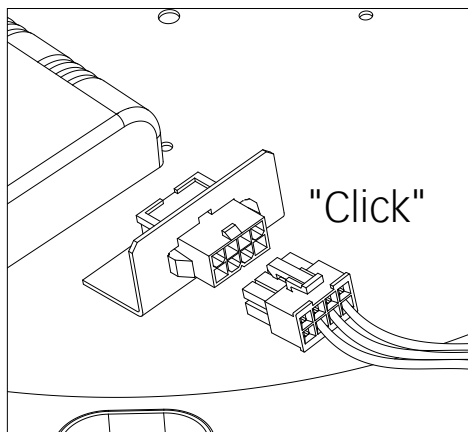

BASIC AMBIENT SURFACE | A6

1. MONTAGE UND INSTALLATION | MOUNTING AND INSTALLATION:

1. Bei allen Montagearbeiten Handschuhe tragen.
 Use gloves when handling the fixture.

2. Montageöffnungen.
 Installation openings.

4.

5.

6.

- min/max stripped wire length: 7mm-10mm
 - max power supply cable: 1,5mm²

7.

8.

9.

BASIC AMBIENT SURFACE | A6