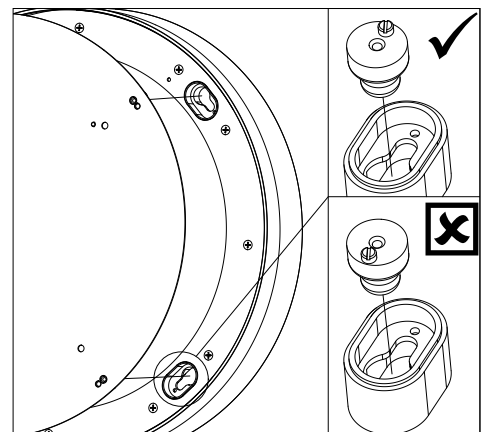

4.

5.

6.

- min/max stripped wire length: 7mm-10mm
 - max power supply cable: 1,5mm²

7.

8.

9.

BASIC AMBIENT SURFACE | A6