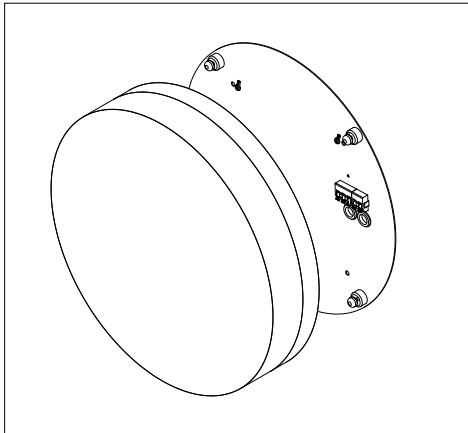

BASIC AMBIENT SURFACE | A6

1. MONTAGE UND INSTALLATION | MOUNTING AND INSTALLATION:

1. Bei allen Montagearbeiten Handschuhe tragen.
 Use gloves when handling the fixture.

2. Montageöffnungen.
 Installation openings.

4.

5.

6.

- min/max stripped wire length: 7mm-10mm
 - max power supply cable: 1,5mm²

7.

8.

9.

BASIC AMBIENT SURFACE | A6