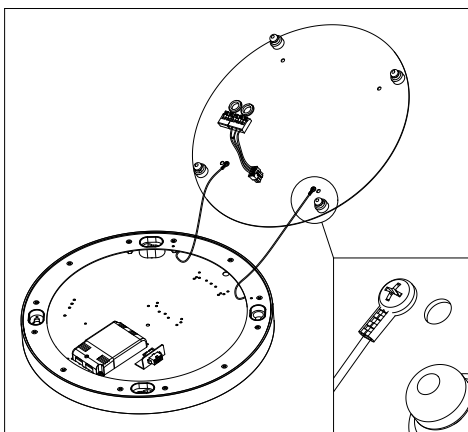

BASIC AMBIENT SURFACE | A6

1. MONTAGE UND INSTALLATION | MOUNTING AND INSTALLATION:

1. Bei allen Montagearbeiten Handschuhe tragen.
 Use gloves when handling the fixture.

2. Montageöffnungen.
 Installation openings.

4.

5.

6.

- min/max stripped wire length: 7mm-10mm
 - max power supply cable: 1,5mm²

7.

8.

9.

BASIC AMBIENT SURFACE | A6