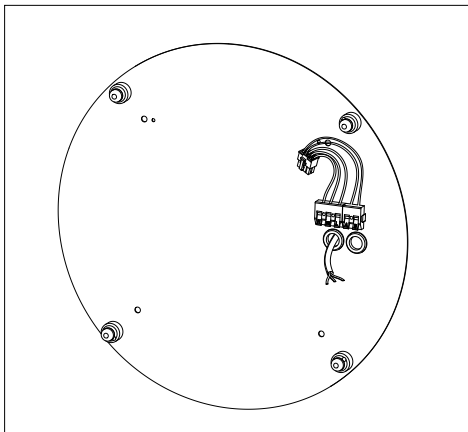

BASIC AMBIENT SURFACE | A6

1. MONTAGE UND INSTALLATION | MOUNTING AND INSTALLATION:

1. Bei allen Montagearbeiten Handschuhe tragen.
 Use gloves when handling the fixture.

2. Montageöffnungen.
 Installation openings.

4.

5.

6.

- min/max stripped wire length: 7mm-10mm
 - max power supply cable: 1,5mm²

7.

8.

9.

BASIC AMBIENT SURFACE | A6