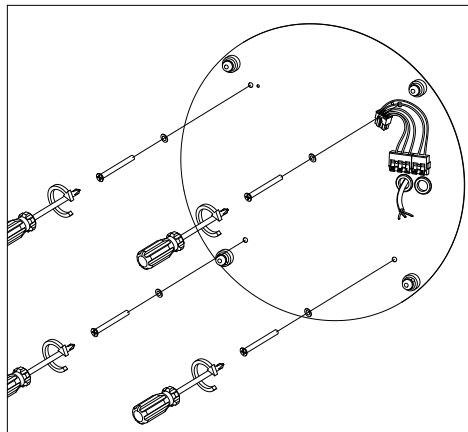

BASIC AMBIENT SURFACE | A6

1. MONTAGE UND INSTALLATION | MOUNTING AND INSTALLATION:

1. Bei allen Montagearbeiten Handschuhe tragen.
 Use gloves when handling the fixture.

2. Montageöffnungen.
 Installation openings.

4.

5.

6.

- min/max stripped wire length: 7mm-10mm
 - max power supply cable: 1,5mm²

7.

8.

9.

BASIC AMBIENT SURFACE | A6