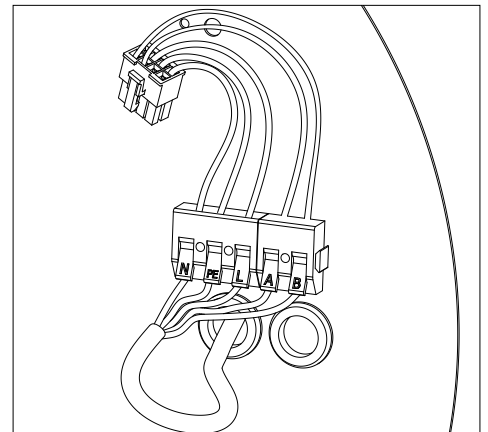

BASIC AMBIENT SURFACE | A6

1. MONTAGE UND INSTALLATION | MOUNTING AND INSTALLATION:

1. Bei allen Montagearbeiten Handschuhe tragen.
 Use gloves when handling the fixture.

2. Montageöffnungen.
 Installation openings.

4.

5.

6.

- min/max stripped wire length: 7mm-10mm
 - max power supply cable: 1,5mm²

7.

8.

9.

BASIC AMBIENT SURFACE | A6