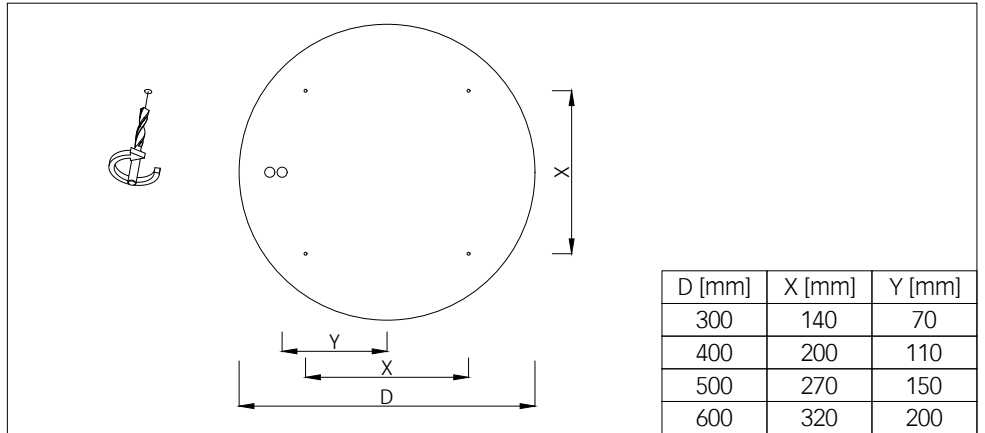

2. Montageöffnungen.
Installation openings.