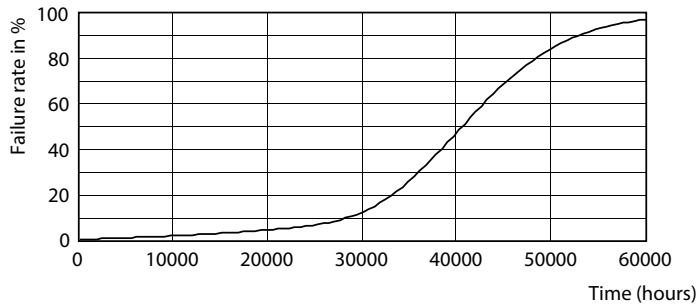

Lebensdauer

LEDspots LED 40K