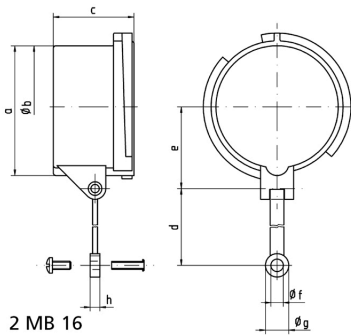

Accessories plugs/connectors - Closure cap for CEE plugs

Product description	
BALS-Prd.-Nr	835
EAN	4024941008358
Product category	Closure cap
Current	16A
Number of poles	4p
Poles	3P+PE
Protection degree	IP67
Colour code	gray RAL 7035

Product description	
Colour of appliance	Closure cap grey RAL 7035
Height	78mm
Width	68mm
Depth	41.5mm
Material of enclosure	Polyamide

Additional technical properties	
	With strap

Logistics data	
Weight/pcs	0.042 kg / Piece
Packaging	Bag
Content amount	1 ST
EAN	4024941008358
Length	41.5 mm
Width	68 mm
Height	78 mm
Weight	0.043 kg
Volume	220.116 ccm
Packaging	Carton
Content amount	10 ST
EAN	4024941835534

Logistics data	
Length	207 mm
Width	162 mm
Height	142 mm
Weight	0.52 kg
Volume	3,750 ccm

Ampere Polzahl	16 3	16 4	16 5	32 3/4	32 5	63 3/4/5	125 3/4/5
a	53,0	59,5	67,0	70,0	76,5	83,5	95,5
b ϕ	49,5	55,7	63,0	64,0	70,5	76,5	89,0
c	41,5	41,5	41,5	51,5	51,5	72,5	80,0
d	133,0	133,0	133,0	133,0	133,0	155,0	155,0
e	34,5	38,0	42,0	44,0	48,0	52,0	57,5
f ϕ	6,4	6,4	6,4	6,4	6,4	6,4	6,4
g ϕ	12,0	12,0	12,0	12,0	12,0	12,0	12,0
h	5,0	5,0	5,0	5,0	5,0	5,0	5,0