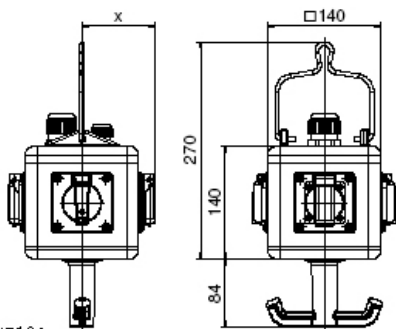

Hanging distributors - UNI - BLOCK, dependent

Product description	
BALS-Prd.-Nr	573395
EAN	4024941948326
Product category	UNI - BLOCK, dependent
Protection degree	IP44
Colour of appliance	Housing bottom similar black RAL 9017, Housing top similar yellow RAL 1021
Height	140mm
Width	140mm
Depth	140mm

Logistics data	
Weight/pcs	2.192 kg / Piece
Packaging	Carton
Content amount	1 ST
EAN	4024941948326
Length	258 mm
Width	183 mm
Height	212 mm
Weight	2.344 kg
Volume	8,750 ccm

13MB124

Depth X

Component	Angle	IP44/IP54	IP67
16A 3pol.	straight	118	122
16A 4pol.	straight	119	124
16A 5pol.	straight	122	124
32A 3/4pol.	straight	128	132
32A 5pol.	straight	132	132
16A 5pol.	angled	126	125
Domestic socket	straight	90	115
Operating window		90	