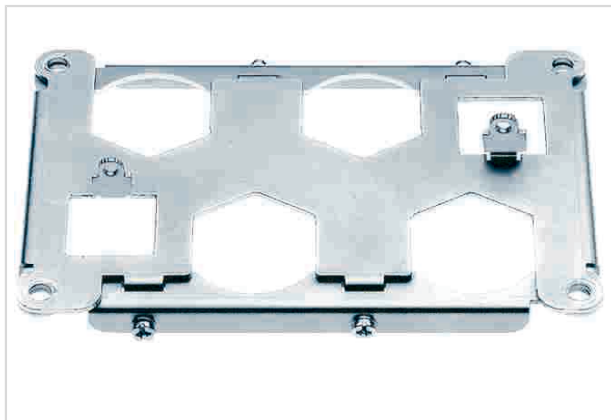

Han 48HPR frame for 4XHC350 for housing

Image is for illustration purposes only. Please refer to product description.

Part number	09 40 048 9810
Specification	Han 48HPR frame for 4XHC350 for housing
HARTING eCatalogue	https://b2b.harting.com/09400489810

Identification

Category	Accessories
Series of hoods/housings	Han [®] HPR
Type of accessory	Frame
Description of the accessory	for male inserts 4x HC 350 contacts + 2x Han [®] Q 5/0

Version

Gender	Male
Size	48 HPR

Commercial data

Packaging size	1
----------------	---

Pushing Performance
Since 1945

Commercial data

Net weight	146.7 g
Country of origin	Germany
European customs tariff number	85389099
GTIN	5713140058415
eCl@ss	27440210 Fixing element for industrial connectors