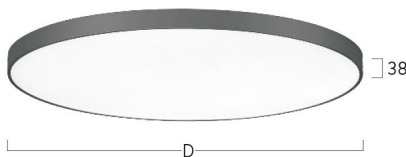

## Basic-A5

Surface mounted luminaire - Direct light distribution

Article code: BA5OBL-840M-D600

Illustrations may only be similar and serve as an orientation.

Basic-A5. LED. Surface mounted luminaire for wall or ceiling mounting with minimalist edge. Luminaire body made of high-quality aluminum profile. Surface finish Jet Black. Direct only light distribution. Colour temperature: 4000K (Cool White). Colour Rendering Index (CRI): >80. Opal diffuser for enhanced light transmission and perfect uniform illumination. Dimmable DALI. DxH (round). D=600mm. H=38mm. Medium-power

## Basic-A5

Surface mounted luminaire - Direct light distribution

Article code: BA5OBL-840M-D600

Customer / Project: \_\_\_\_\_

Note: \_\_\_\_\_

Productname	Basic-A5
Lamp	LED
Installation Type	Surface mounted luminaire
Surface finish	Jet Black
Light characteristics	Direct light distribution
Colour temperature	4000K
Colour Rendering Index (CRI)	CRI>80
Optical system	Opal diffuser
Control	Dimmable (DALI)
Length L/Diameter D (mm)	D=600mm
Height H (mm)	H=38mm
Current/Power	Medium-Power
Luminous Flux	3460lm
Power consumption	25W
Degree of protection	IP40
Certification	Prüfzeichen: ENEC
LED lifetime	L85B10 (tq 25°C) = 50.000h
Photometric code	8 40 / 3 3 9
Photobiological class	RG0 (EN62471)
Indoor/Outdoor	Indoor: ta [ambient] max. 25°C
Weight (kg)	8,8kg