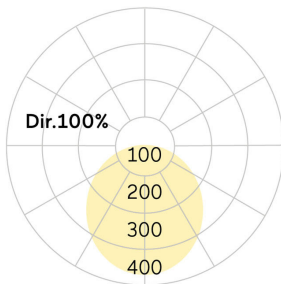

## Basic-A5

Surface mounted luminaire - Direct light distribution

Article code: BA5OBL-840M-D600

Illustrations may only be similar and serve as an orientation.

Basic-A5. LED. Surface mounted luminaire for wall or ceiling mounting with minimalist edge. Luminaire body made of high-quality aluminum profile. Surface finish Jet Black. Direct only light distribution. Colour temperature: 4000K (Cool White). Colour Rendering Index (CRI): >80. Opal diffuser for enhanced light transmission and perfect uniform illumination. Dimmable DALI. DxH (round). D=600mm. H=38mm. Medium-power

## Basic-A5

Surface mounted luminaire - Direct light distribution

Article code: BA5OBL-840M-D600

Customer / Project: \_\_\_\_\_

Note: \_\_\_\_\_

Productname	Basic-A5
Lamp	LED
Installation Type	Surface mounted luminaire
Surface finish	Jet Black
Light characteristics	Direct light distribution
Colour temperature	4000K
Colour Rendering Index (CRI)	CRI>80
Optical system	Opal diffuser
Control	Dimmable (DALI)
Length L/Diameter D (mm)	D=600mm
Height H (mm)	H=38mm
Current/Power	Medium-Power
Luminous Flux	3460lm
Power consumption	25W
Degree of protection	IP40
Certification	Prüfzeichen: ENEC
LED lifetime	L85B10 (tq 25°C) = 50.000h
Photometric code	8 40 / 3 3 9
Photobiological class	RG0 (EN62471)
Indoor/Outdoor	Indoor: ta [ambient] max. 25°C
Weight (kg)	8,8kg