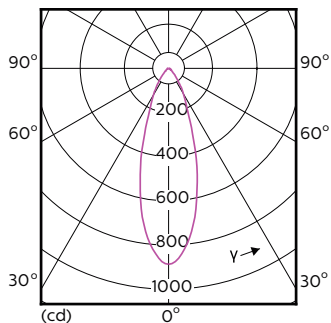

MASTER LEDspot GU10 ExpertColor

Photometrische Daten

MASTER LEDspot ExpertColor MV 50W GU10 930 36D