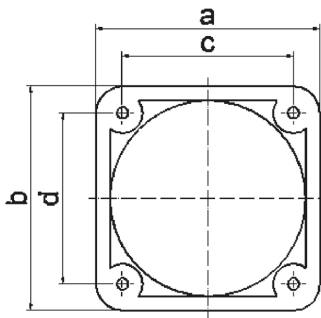

Accessories sockets - 50x50

Product description	
BALS-Prd.-Nr	1849
EAN	4024941018494
product category (PG)	Mounting frame
colour code 1 (KF1)	gray RAL 7035
Height	60mm
Width	60mm
Depth	10mm
Flange size vertical	60mm
Flange size horizontal	60mm

Product description	
material of enclosure (GM)	Polyamide

Logistics data	
Weight/pcs	0.015 kg / Piece
Packaging	Bag
Content amount	1 ST
EAN	4024941018494
Length	10 mm
Width	60 mm
Height	60 mm
Weight	0.016 kg
Volume	36 ccm
Packaging	Carton
Content amount	100 ST
EAN	4024941326971
Length	275 mm
Width	175 mm
Height	137 mm
Weight	1.625 kg
Volume	5,737.5 ccm