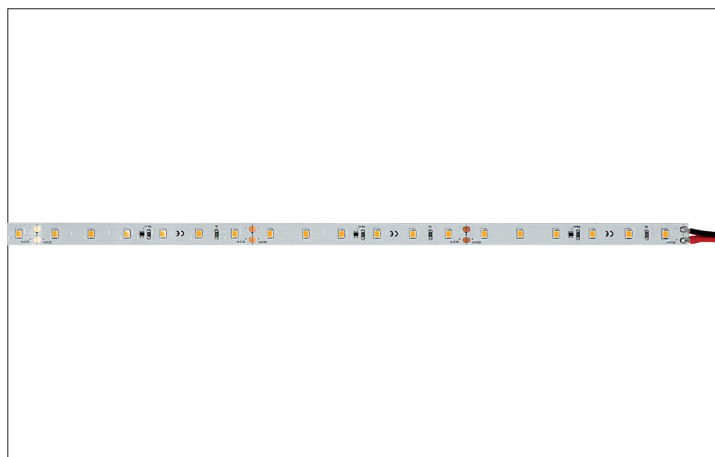

## QualityFlex Performance flex lighting 5 m, CRI > 95, 3 W / m, IP00

### Artikel-Nr. 19301003

QualityFlex Performance flex lighting 5 m, CRI > 95, 3 W / m, IP00, white, 3.000K, CRI > 95. LED flex lighting for decorative, technical as well as efficient lighting of light coves, linear applications and backlighting, basic or general lighting of rooms, architectural applications and for areas where high illumination is required, such as indirect or direct lighting, luminous ceilings, gastronomy lighting and much more. Länge: 5000.0 mm Lampenleistung je Meter: 3.0 W/m, Lichtstrom je Meter: 270.0 lm/m, Schutzart raumseitig: IP00, Schutzklasse: III, Spannung: 24V DC, Abstrahlwinkel: 120.0 °, 60 LEDs pro Meter, Chip-Abstand (Short Pitch) : 16,7mm. Zur Individuellen Anwendung kann die LED-Flexplatine alle 100 mm eingekürzt werden. Die maximale Systemlänge von 30.000mm darf mit einer Einspeisung nicht überschritten werden.

<b>Artikel-Nr.</b>	<b>19301003</b>
<b>Stand:</b>	06.12.2021 17:57

Colour temperature	3000 K
Light colour	White
Luminous flux per meter	270 lm/m
Power	15 W
Lamp power per meter	3 W/m
Beam angle	120 °
Length	5,000 mm
Width	10 mm
Aufbauhöhe	1.4 mm
Length of individual sections	100 mm
Degree of protection	IP00
Protection class	III

McAdam-Step	McAdam-Step 5
Short Pitch	16.7 mm
Number of lamps per meter	60 Qty
Voltage	24V
Voltage type	DC
Ambient temperature	-10 °C bis +40 °C
Control	Dimming depending on driver
Circuit type	Parallel conduction
Length of the connection line	350 mm
Colour rendering	CRI > 95
Maximum module length	30,000 mm