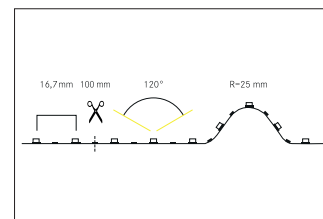

## QualityFlex Performance flex lighting 5 m, CRI > 95, 3 W / m, IP00

### Artikel-Nr. 19301003

QualityFlex Performance flex lighting 5 m, CRI > 95, 3 W / m, IP00, white, 3.000K, CRI > 95. LED flex lighting for decorative, technical as well as efficient lighting of light coves, linear applications and backlighting, basic or general lighting of rooms, architectural applications and for areas where high illumination is required, such as indirect or direct lighting, luminous ceilings, gastronomy lighting and much more. Länge: 5000.0 mm Lampenleistung je Meter: 3.0 W/m, Lichtstrom je Meter: 270.0 lm/m, Schutzart raumseitig: IP00, Schutzklasse: III, Spannung: 24V DC, Abstrahlwinkel: 120.0 °, 60 LEDs pro Meter, Chip-Abstand (Short Pitch) : 16,7mm. Zur Individuellen Anwendung kann die LED-Flexplatine alle 100 mm eingekürzt werden. Die maximale Systemlänge von 30.000mm darf mit einer Einspeisung nicht überschritten werden.

<b>Artikel-Nr.</b>	<b>19301003</b>
<b>Stand:</b>	06.12.2021 17:57

Colour temperature	3000 K
Light colour	White
Luminous flux per meter	270 lm/m
Power	15 W
Lamp power per meter	3 W/m
Beam angle	120 °
Length	5,000 mm
Width	10 mm
Aufbauhöhe	1.4 mm
Length of individual sections	100 mm
Degree of protection	IP00
Protection class	III

McAdam-Step	McAdam-Step 5
Short Pitch	16.7 mm
Number of lamps per meter	60 Qty
Voltage	24V
Voltage type	DC
Ambient temperature	-10 °C bis +40 °C
Control	Dimming depending on driver
Circuit type	Parallel conduction
Length of the connection line	350 mm
Colour rendering	CRI > 95
Maximum module length	30,000 mm