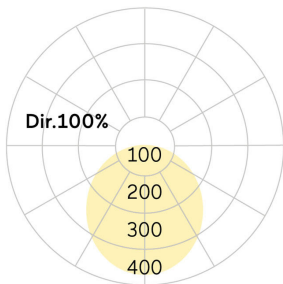

lightnet

Basic-A5

Surface mounted luminaire - Direct light distribution

Article code: BA5OSE-840M-D600

Illustrations may only be similar and serve as an orientation.

Basic-A5. LED. Surface mounted luminaire for wall or ceiling mounting with minimalist edge. Luminaire body made of high-quality aluminum profile. Surface finish Radiant Silver. Direct only light distribution. Colour temperature: 4000K (Cool White) Colour Rendering Index (CRI): >80. Opal diffuser for enhanced light transmission and perfect uniform illumination. Switchable DxH (round). D=600mm. H=38mm. Medium-power current.

3460lm. 25W. 8,8kg. Binning initial <= MacAdam 3. IP40. Protection class I. CE, UKCA marking. Prüfzeichen: ENEC. IK02. 220-240V. 50-60 Hz. RG0 (EN62471). Luminous flux reduction up to 0,3%/1.000 operating hours. Nominal failure rate: 0,2%/1.000 operating hours. L85B10 (tq 25°C) = 50.000h. 5 years warranty. Manufacturer: Lightnet GmbH, ISO 9001:2015 certificated

Basic-A5

Surface mounted luminaire - Direct light distribution

Article code: BA5OSE-840M-D600

Customer / Project: _____

Note: _____

Productname	Basic-A5
Lamp	LED
Installation Type	Surface mounted luminaire
Surface finish	Radiant Silver
Light characteristics	Direct light distribution
Colour temperature	4000K
Colour Rendering Index (CRI)	CRI>80
Optical system	Opal diffuser
Control	Switchable
Length L/Diameter D (mm)	D=600mm
Height H (mm)	H=38mm
Current/Power	Medium-Power
Luminous Flux	3460lm
Power consumption	25W
Degree of protection	IP40
Certification	Prüfzeichen: ENEC
LED lifetime	L85B10 (tq 25°C) = 50.000h
Photometric code	8 40 / 3 3 9
Photobiological class	RG0 (EN62471)
Indoor/Outdoor	Indoor: ta [ambient] max. 25°C
Weight (kg)	8,8kg