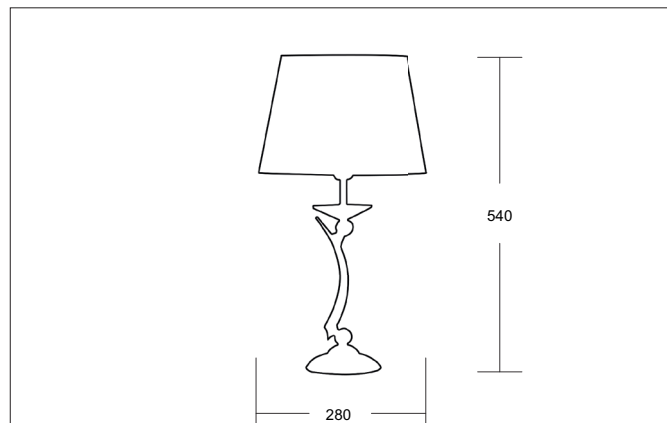

## STELLA Shiny gold table lamp, with beige Moiré Jaquard shade

Article no. 820593

### Tender

Shiny gold table lamp, with beige Moiré Jaquard shade, gold glossy, Round. Compact design for harmonious implementation in well-rounded architectural room concepts. Lamp holder: E27, Mounting method: Surface mounting, Place of installation: Table-mounted, Material: Cast Brass / Crystal / Moiré Jaquard, Degree of protection: according to DIN EN 60529 IP20, Protection class: (EN 61140) I, Voltage: 230V AC 50Hz, Power: 60 W, Amount of light sources / fittings: 1 piece, Adjustability: Not adjustable, without control gear, Type of dimming: Other.

Article data	
Article no.	820593
GTIN	4250047736110
Series name	STELLA
Short description	Shiny gold table lamp, with beige Moiré Jaquard shade
Material	Cast Brass / Crystal / Moiré Jaquard
Colour	gold glossy
Type of surface	Glossy
Shape	Round
Outer diameter	280 mm
Height	540 mm
Shade colour	Beige
Shade material	Chintz
Weight	1.23 kg
Conformance	CE, UKCA