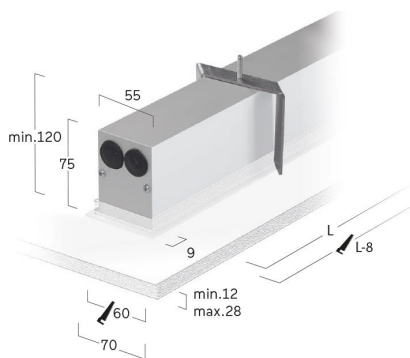

lightnet

Matric-F3

Recessed mounted light line, mounting brackets incl - Direct light distribution

Article code: LF3LEL-830H-L1018-A

Customer / Project: _____

Note: _____

Productname	Matric-F3
Lamp	LED
Installation Type	Recessed mounted light line, mounting brackets incl
Surface finish	Silver Anodised
Light characteristics	Direct light distribution
Colour temperature	3000K
Colour Rendering Index (CRI)	CRI>80
Optical system	Lens Louvre
Reflector Colour Inside	Reflector: Satin Silver
Control	Dimmable (DALI)
Length L/Diameter D (mm)	L=1018mm
Width W (mm)	W=70mm
Height H (mm)	H=75mm
Current/Power	High-Power
Luminous Flux	3357lm
Power consumption	28W
Degree of protection	IP20
Certification	Prüfzeichen: ENEC
LED lifetime	L80B10 (tq 25°C) = 50.000h
Photometric code	8 30 / 3 3 9
Photobiological class	RG0 (EN62471)
Indoor/Outdoor	Indoor: ta [ambient] max. 25°C
Weight (kg)	2,9kg