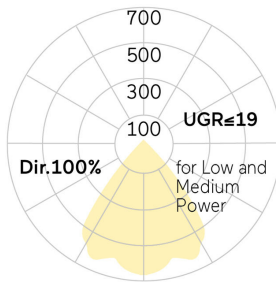

lightnet

Matric-F3

Recessed mounted light line, mounting brackets incl - Direct light distribution

Article code: LF3LEL-830H-L1018-A

Customer / Project: _____

Note: _____

Productname	Matric-F3
Lamp	LED
Installation Type	Recessed mounted light line, mounting brackets incl
Surface finish	Silver Anodised
Light characteristics	Direct light distribution
Colour temperature	3000K
Colour Rendering Index (CRI)	CRI>80
Optical system	Lens Louvre
Reflector Colour Inside	Reflector: Satin Silver
Control	Dimmable (DALI)
Length L/Diameter D (mm)	L=1018mm
Width W (mm)	W=70mm
Height H (mm)	H=75mm
Current/Power	High-Power
Luminous Flux	3357lm
Power consumption	28W
Degree of protection	IP20
Certification	Prüfzeichen: ENEC
LED lifetime	L80B10 (tq 25°C) = 50.000h
Photometric code	8 30 / 3 3 9
Photobiological class	RG0 (EN62471)
Indoor/Outdoor	Indoor: ta [ambient] max. 25°C
Weight (kg)	2,9kg