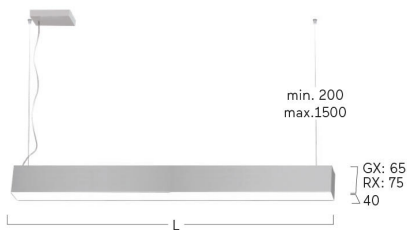

## Matric-RX

Pendant light-line - Direct/indirect light distribution

Article code: LRXGBE-840M-L1182-A

Illustrations may only be similar and serve as an orientation.

Matric-RX. LED. Pendant light-line. Luminaire body made of high-quality aluminum profile. Surface finish Jet Black. Direct/indirect light distribution. Colour temperature: 4000K (Cool White). Colour Rendering Index (CRI): >80. Wall-Washer for asymmetrical light distribution. Switchable. LxWxH (rectangular). L=1182mm. W=40mm. H=75mm. Single-cord suspension (Set). Pendant length max 1500mm. Power supply: transparent. Ceiling rose: Matching

## Matric-RX

Pendant light-line - Direct/indirect light distribution

Article code: LRXGBE-840M-L1182-A

Customer / Project: \_\_\_\_\_

Note: \_\_\_\_\_

Productname	Matric-RX
Lamp	LED
Installation Type	Pendant light-line
Surface finish	Jet Black
Light characteristics	Direct/indirect light distribution
Colour temperature	4000K
Colour Rendering Index (CRI)	CRI>80
Optical system	Wall-Washer
Control	Switchable
Length L/Diameter D (mm)	L=1182mm
Width W (mm)	W=40mm
Height H (mm)	H=75mm
Current/Power	Medium-Power
Luminous Flux	4000lm
Power consumption	37W
Suspension	Single susp. (Set)
Ceiling rose colour	Ceiling rose: Matching luminaire`s surface colour
Pendant length (mm)	Pendant length max 1500mm
Degree of protection	IP20
Certification	Prüfzeichen: ENEC
Cable Colour	Power supply: transparent
LED lifetime	L85B10 (tq 25°C) = 50.000h
Photometric code	8 40 / 3 3 9
Photobiological class	RG0 (EN62471)
Indoor/Outdoor	Indoor: ta [ambient] max. 25°C
Weight (kg)	3,5kg