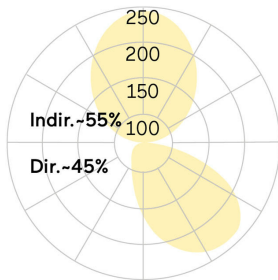

lightnet

Matric-RX

Pendant light-line - Direct/indirect light distribution

Article code: LRXGBE-840M-L1182-A

Customer / Project: _____

Note: _____

Productname	Matric-RX
Lamp	LED
Installation Type	Pendant light-line
Surface finish	Jet Black
Light characteristics	Direct/indirect light distribution
Colour temperature	4000K
Colour Rendering Index (CRI)	CRI>80
Optical system	Wall-Washer
Control	Switchable
Length L/Diameter D (mm)	L=1182mm
Width W (mm)	W=40mm
Height H (mm)	H=75mm
Current/Power	Medium-Power
Luminous Flux	4000lm
Power consumption	37W
Suspension	Single susp. (Set)
Ceiling rose colour	Ceiling rose: Matching luminaire`s surface colour
Pendant length (mm)	Pendant length max 1500mm
Degree of protection	IP20
Certification	Prüfzeichen: ENEC
Cable Colour	Power supply: transparent
LED lifetime	L85B10 (tq 25°C) = 50.000h
Photometric code	8 40 / 3 3 9
Photobiological class	RG0 (EN62471)
Indoor/Outdoor	Indoor: ta [ambient] max. 25°C
Weight (kg)	3,5kg