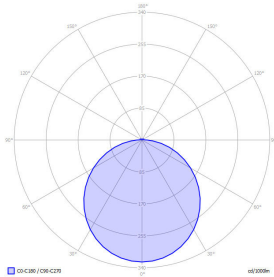

Basic-A6

Surface mounted luminaire - Direct only omnidirectional light distribution

Article code: BA6FSE-830M-D400

Illustrations may only be similar and serve as an orientation.

Basic-A6. LED. Surface mounted luminaire for wall or ceiling mounting. Luminaire body made of high-quality aluminum profile. Surface finish Radiant Silver. Direct only omnidirectional light distribution. Colour temperature: 3000K (Warm White). Colour Rendering Index (CRI): >80. Ambient diffuser made of frosted methacrylate for enhanced light transmission and perfect uniform illumination. Switchable. DxH (round). D=400mm. H=35+25mm.

Basic-A6

Surface mounted luminaire - Direct only omnidirectional light distribution

Article code: BA6FSE-830M-D400

Customer / Project: _____

Note: _____

Productname	Basic-A6
Lamp	LED
Installation Type	Surface mounted luminaire
Surface finish	Radiant Silver
Light characteristics	Direct only omnidirectional light distribution
Colour temperature	3000K
Colour Rendering Index (CRI)	CRI>80
Optical system	Ambient diffuser
Control	Switchable
Length L/Diameter D (mm)	D=400mm
Height H (mm)	H=35+25mm
Current/Power	Medium-Power
Luminous Flux	1730lm
Power consumption	13W
Degree of protection	IP20
Certification	Prüfzeichen: ENEC
LED lifetime	L85B10 (tq 25°C) = 50.000h
Photometric code	8 30 / 3 3 9
Photobiological class	RG0 (EN62471)
Indoor/Outdoor	Indoor: ta [ambient] max. 25°C
Weight (kg)	3,5kg