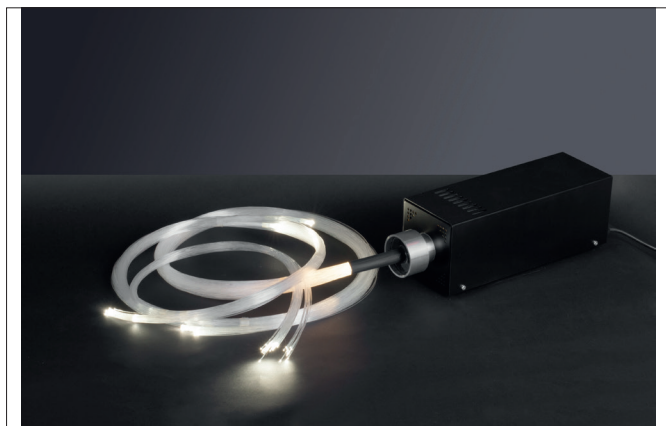

FIBATEC LED starry sky set

Article no. 48210004

Light.
For Generations.**Tender**

LED starry sky set. Comprising: 1 x projector - 20 W Power-LED (L 290 x W 105 x H 105 mm), 1 x fiber bundle, customised, 200-component: 100 x Ø 1.0 mm, length: 1,500 mm, 100 x Ø 1.0 mm, length: 3,000 mm. Including 1,500 mm connection cable with Schuko plug. Including a converter for connection with the 230-V mains voltage, without fan (thus no noise generation). The set has been designed for an area of approximately 4-5 m². Degree of protection: according to DIN EN 60529 IP20, Protection class: (EN 61140) I, Voltage: 230V AC 50Hz, Power: 20W, Colour temperature: 4.000 K, With control gear: Yes, Control: on/off.

Article data

Article no.	48210004
GTIN	4250047791133
Series name	FIBATEC
Short description	LED starry sky set
Length	290 mm
Width	105 mm
Height	105 mm
Weight	2.250 kg
Length of the connection line	1,500 mm

Lighting technology

Light generator output	20 W
Colour temperature	4000 K
Light colour	White

FIBATEC LED starry sky set

Article no. 48210004

Light.
For Generations.

Operating technology of the luminaire	
AC nominal voltage max	230 V
Frequenz max.	50 Hz
Protection class	I
Degree of protection	IP20
Ambient temperature	0 bis 40 °C
Control	on/off
Length of the connection line	1,500 mm
Bulb change possible	Yes