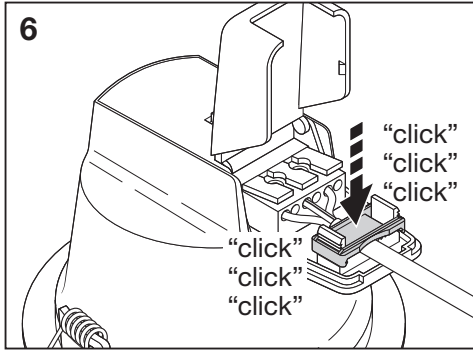

CE UKCA EAC PSE RoHS

FR

Cet appareil se recycle

À DÉPOSER EN MAGASIN

À DÉPOSER EN DÉCHÈTERIE

OU

Points de collecte sur www.quefairedemesdechets.fr

C10449057
G11142821
04.05.22

LEDVANCE GmbH
Steinerne Furt 62
86167 Augsburg, Germany
www.ledvance.com

© LEDVANCE Ltd, Aquila House
Delta Crescent, Westbrook, Warrington
WA5 7NR, United Kingdom