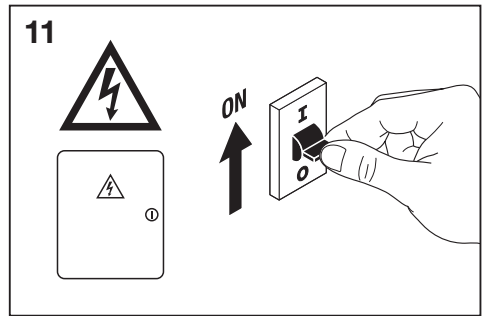

CE UKCA EAC PSE RoHS

FR

Cet appareil se recycle

À DÉPOSER EN MAGASIN

À DÉPOSER EN DÉCHÈTERIE

OU

Points de collecte sur www.quefairedemesdechets.fr

C10449057
G11142821
04.05.22

LEDVANCE GmbH
Steinerne Furt 62
86167 Augsburg, Germany
www.ledvance.com

© LEDVANCE Ltd, Aquila House
Delta Crescent, Westbrook, Warrington
WA5 7NR, United Kingdom