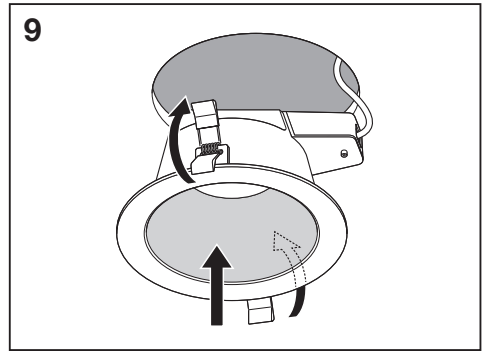

CE UKCA EAC PSE RoHS

FR

Cet appareil se recycle

À DÉPOSER EN MAGASIN

À DÉPOSER EN DÉCHÈTERIE

OU

Points de collecte sur www.quefairedemesdechets.fr

C10449057
G11142821
04.05.22

LEDVANCE GmbH
Steinerne Furt 62
86167 Augsburg, Germany
www.ledvance.com

© LEDVANCE Ltd, Aquila House
Delta Crescent, Westbrook, Warrington
WA5 7NR, United Kingdom