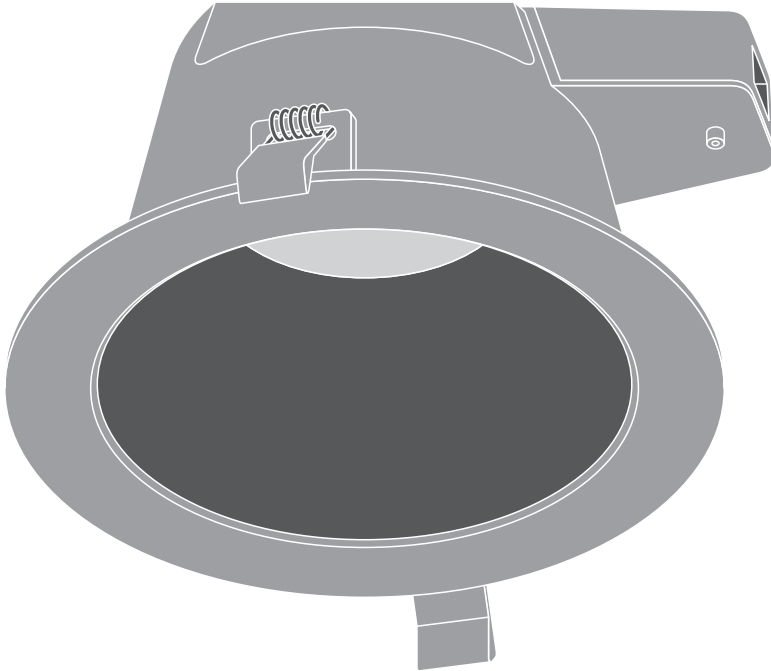

## DOWNLIGHT COMFORT

---

	EAN	Ø x h [mm]	K	W	lm	lm/W
DOWNLIGHT COMFORT DN130	4058075104068	145x82	3000/4000/5700	13	1030 @ 3000 K / 1210 @ 4000 K / 1110 @ 5700 K	85
DOWNLIGHT COMFORT DN155	4058075104082	172x95	3000/4000/5700	18	1400 @ 3000 K / 1620 @ 4000 K / 1470 @ 5700 K	85
DOWNLIGHT COMFORT DN205	4058075104105	228x98	3000/4000/5700	20	1720 @ 3000 K / 1930 @ 4000 K / 1810 @ 5700 K	90