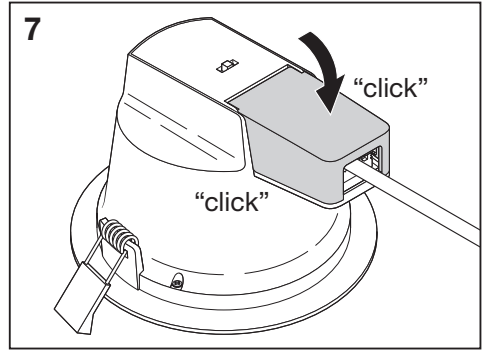

CE UKCA EAC PSE RoHS

FR

Cet appareil se recycle

À DÉPOSER EN MAGASIN

À DÉPOSER EN DÉCHÈTERIE

OU

Points de collecte sur www.quefairedemesdechets.fr

C10449057
G11142821
04.05.22

LEDVANCE GmbH
Steinerne Furt 62
86167 Augsburg, Germany
www.ledvance.com

© LEDVANCE Ltd, Aquila House
Delta Crescent, Westbrook, Warrington
WA5 7NR, United Kingdom