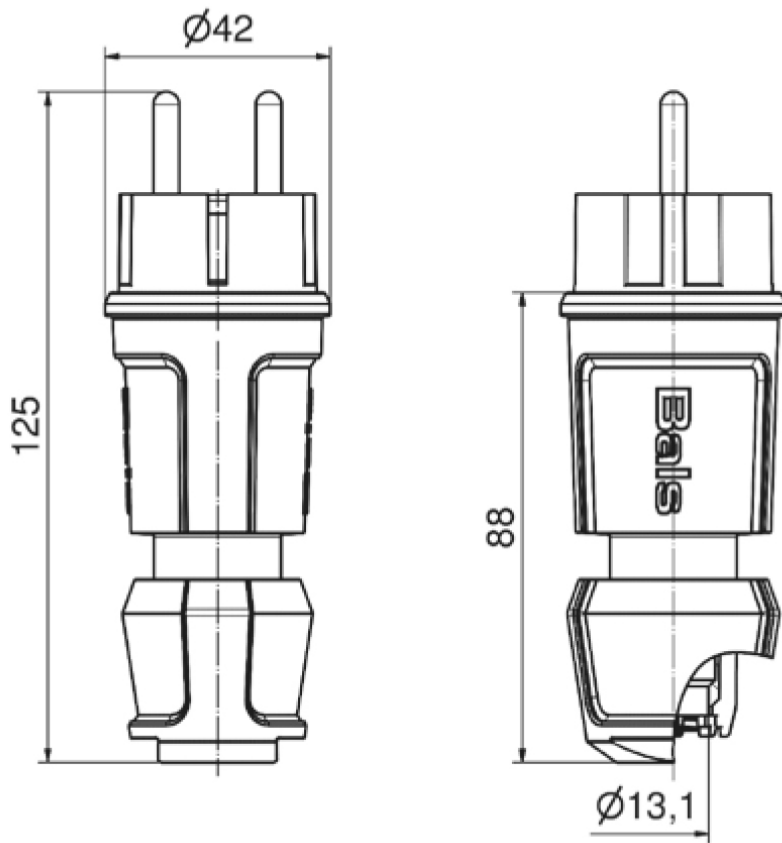

Domestic plug - with cable sleeve

Product description	
BALS-Prd.-Nr	7370
EAN	4024941852388
Product category	Domestic plug
Current	16A
Number of poles	3p
Poles	2P+PE
Voltage	250V
Frequency	alternating current (AC)
Protection degree	IP44

Product description	
Colour code	blue RAL 5015
Colour of appliance	Collar black RAL 9005, Cable gland black RAL 9005, Housing cover blue RAL 5015
Connection design	with screw terminal
Maximum conductor size	2,5 qmm
Cable entry	Cable gland
Height	122mm
Width	42mm
Depth	42mm
Material of enclosure	Polyamide
Contact	The contact carrier is made of polyamide, the contacts are brass nickel plated

Additional technical properties	
	also suitable for Belgian/French standard
	Multi-Grip cable gland with gasket and integrated strain relief

Logistics data	
Weight/pcs	0.082 kg / Piece
Packaging	Bag
Content amount	1 ST
EAN	4024941852388
Length	42 mm

Logistics data	
Width	42 mm
Height	122 mm
Weight	0.083 kg
Volume	215.208 ccm
Packaging	Carton
Content amount	20 ST
EAN	4024941323604
Length	275 mm
Width	175 mm
Height	137 mm
Weight	1.765 kg
Volume	5,737.5 ccm