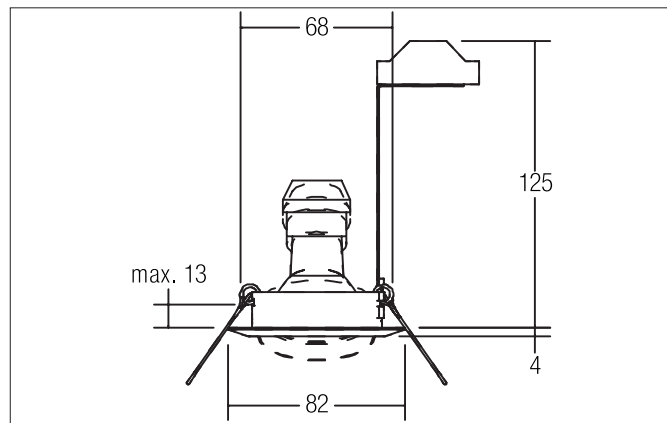

Recessed spot, GU 10

Article no. 36304070

Light.
For Generations.**Tender**

Recessed spot, GU10, white, Round. In a compact design, for installation in tool-less rapid assembly systems. Including bracket with GU10 socket for standard-compliant strain relief. Lamp holder: GU10, Mounting method: Recessed mounting, Place of installation: Ceiling-mounted, Material: Steel, Degree of protection: according to DIN EN 60529 IP20, Protection class: (EN 61140) II, Voltage: 230V AC 50Hz, Power: 50W, Amount of light sources / fittings: 1.0 Qty, Adjustability: Pivoted, Control: Other.

Article data	
Article no.	36304070
GTIN	4250047782414
Short description	Recessed spot, GU10
Material	Steel
Colour	White
Type of surface	Glossy
Shape	Round
Outer diameter	82 mm
Built-in diameter	68 mm
Installation depth	125 mm
Hight	4 mm
Weight	0.134 kg

Recessed spot, GU 10

Article no. 36304070

Light.
For Generations.

Operating technology of the luminaire	
System output	50 W
Voltage type	AC
AC nominal voltage max	230 V
Frequenz max.	50 Hz
Lamp	for LED-retrofill lamp
Lamp holder	GU 10
Protection class	II
Degree of protection	IP20
Control	Other
Bulb change possible	Yes

Packing data	
Gross weight	0.19 kg
Length of packaging	140 mm
Packaging width	110 mm
Packaging height	120 mm
Disposal at end of life	This product must not be disposed of with household waste. You are obliged, to dispose of such electrical waste separately. By disposing of electrical waste and other old or defective electronics separately, you support recycling or other forms of re-use. In that way you help to take care and to avoid that harmful substances get into the environment.