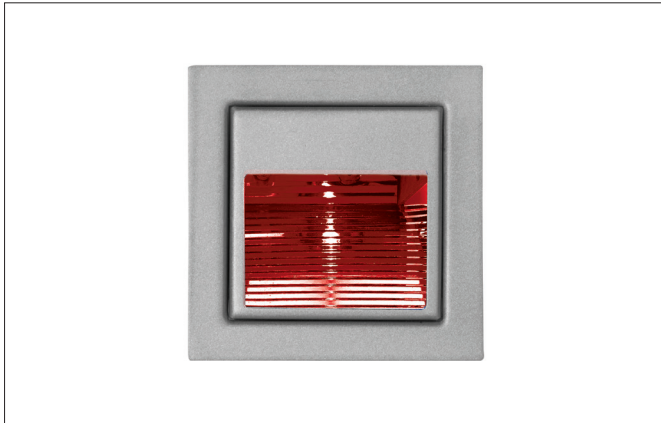

VERTU LED wall recessed light

Article no. P3729R

Light.
For Generations.**Tender**

LED wall recessed light, Square. Ceiling cut-out L x W 70 x 70 mm, Installation depth 40 mm, Weight 0,165 kg, asymmetric optimal light distribution due to a Without cover cover. Power 1 x 1,2 W, Light colour StructureNodelmpl 4028e4bd62d2f56b01637361420009c2, Cor-related color temperature (CCT) K, Colour rendering index CRI > 80, Housing material: Steel, Colour: Alu, Permissible ambient temperature (ta): -20 °C - +25 °C, Protection class (EN 61140): III, Degree of protection (DIN EN 60529): IP20, .For connection to an external driver, which is not included in the scope of delivery of the luminaire. Depending on driver dimmable.

Article data	
Article no.	P3729R
GTIN	4250047729891
Series name	VERTU
Short description	LED wall recessed light
Material	Steel
Colour	Alu
Type of surface	Matt
Shape	Square
Built-in width	70 mm
Built-in length	70 mm
Installation depth	40 mm
Width	83 mm
Height	1.5 mm
Weight	0.165 kg

VERTU LED wall recessed light

Article no. P3729R

Light.
For Generations.

Lighting technology	
Colour temperature	rot
System efficiency	1 lm/W
Colour rendering	CRI > 80
Reflector	Glossy
Light sharing	Asymmetric

Operating technology of the luminaire	
System output	1.2 W
Voltage type	DC
Current	350 mA
Lamp	LED
Lamp holder	Plug&Play
Protection class	III
Degree of protection	IP20
Dimmable	Depending on type of control gear
Control	Depending on driver
Bulb change possible	The light source of this luminaire may only be replaced by the manufacturer or a service technician commissioned by him or a similarly qualified person.