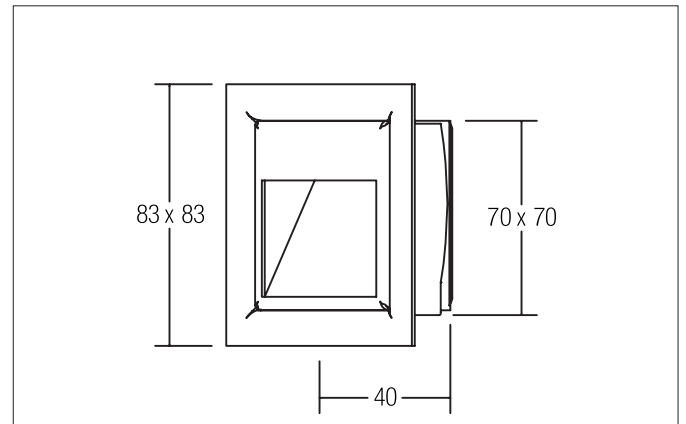

VERTU LED wall recessed light

Article no. P3729R

Light.
For Generations.**Tender**

LED wall recessed light, Square. Ceiling cut-out L x W 70 x 70 mm, Installation depth 40 mm, Weight 0,165 kg, asymmetric optimal light distribution due to a Without cover cover. Power 1 x 1,2 W, Light colour StructureNodelmpl 4028e4bd62d2f56b01637361420009c2, Cor-related color temperature (CCT) K, Colour rendering index CRI > 80, Housing material: Steel, Colour: Alu, Permissible ambient temperature (ta): -20 °C - +25 °C, Protection class (EN 61140): III, Degree of protection (DIN EN 60529): IP20, .For connection to an external driver, which is not included in the scope of delivery of the luminaire. Depending on driver dimmable.

Article data	
Article no.	P3729R
GTIN	4250047729891
Series name	VERTU
Short description	LED wall recessed light
Material	Steel
Colour	Alu
Type of surface	Matt
Shape	Square
Built-in width	70 mm
Built-in length	70 mm
Installation depth	40 mm
Width	83 mm
Height	1.5 mm
Weight	0.165 kg

Packing data	
Gross weight	0.182 kg
Length of packaging	85 mm
Packaging width	43 mm
Packaging height	84 mm
Disposal at end of life	This product must not be disposed of with household waste. You are obliged, to dispose of such electrical waste separately. By disposing of electrical waste and other old or defective electronics separately, you support recycling or other forms of re-use. In that way you help to take care and to avoid that harmful substances get into the environment.