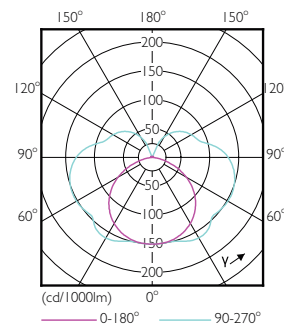

CorePro LEDlinear R7S Hochvolt-Stablampen

Bestell-Produktname	CorePro LED linear D 14-120W R7S 118 840
EAN/UPC - Produkt	8718696714065
Bestellcode	71406500
Anzahl pro Verpackung	1

Anzahl pro Umverpackung	10
Material-Nr. (12NC)	929001353702
Nettogewicht (Einzelteil)	0.095 kg

Abmessungsskizzen

Product	D	C
CorePro LED linear D 14-120W R7S 118 840	29 mm	118 mm

Photometrische Daten