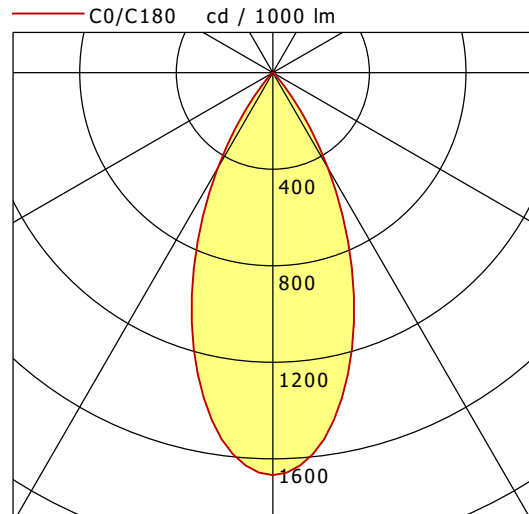

ORYO-T 203.927.45

Oryo 200 | Track-Mounted (1xLED 30W 927/2700K 3230lm 45°)

	C0	C90	C180	C270
0°	1668	1668	1668	1668
15°	1239	1239	1239	1239
30°	457	457	457	457
45°	21	21	21	21
60°	6	6	6	6
75°	2	2	2	2
90°	0	0	0	0
cd / 1000 lm				

η	LED
Efficiency	108 lm/W
Direct/Indirect	↓ 100% / ↑ 0%
System Power	30 W
UGR	X=4H, Y=8H
Reflection factors	70/50/20
UGR C0/C180	21.2
UGR C90/C270	21.2
CIE Flux Codes	97 99 100 100 100
Ra/CRI	>90