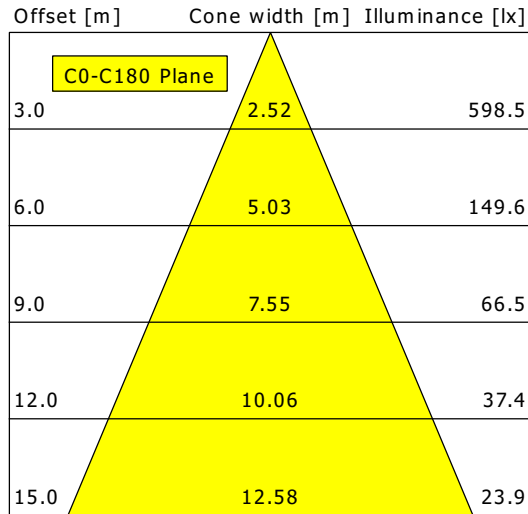

ORYO-T 203.927.45

Oryo 200 | Track-Mounted (1xLED 30W 927/2700K 3230lm 45°)

	C0	C90	C180	C270
0°	1668	1668	1668	1668
15°	1239	1239	1239	1239
30°	457	457	457	457
45°	21	21	21	21
60°	6	6	6	6
75°	2	2	2	2
90°	0	0	0	0
cd / 1000 lm				

η	LED
Efficiency	108 lm/W
Direct/Indirect	↓ 100% / ↑ 0%
System Power	30 W
UGR	X=4H, Y=8H
Reflection factors	70/50/20
UGR C0/C180	21.2
UGR C90/C270	21.2
CIE Flux Codes	97 99 100 100 100
Ra/CRI	>90