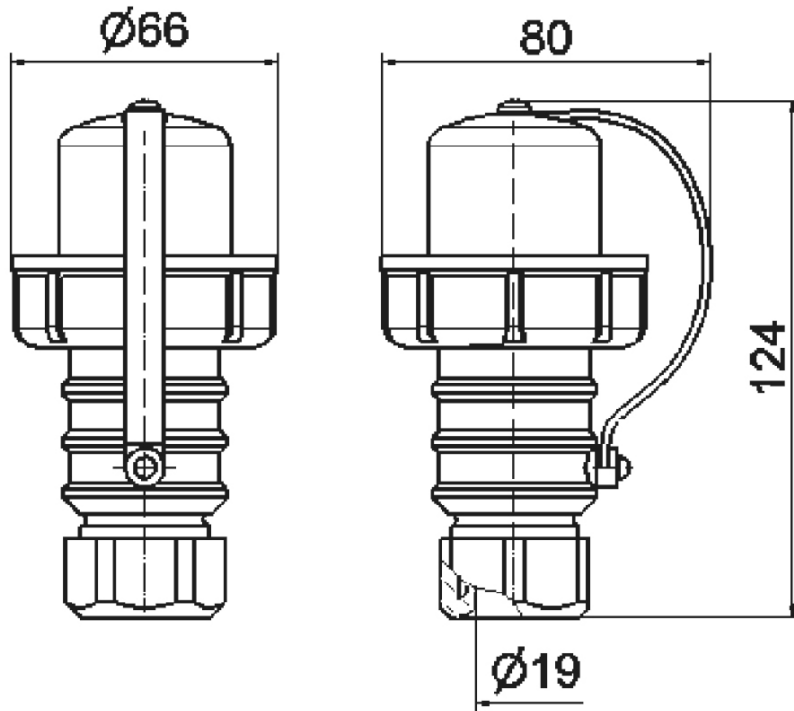

## Domestic plug - with cable gland, with closure cap

Product description	
BALS-Prd.-Nr	736
EAN	4024941007368
Product category	Domestic plug
Current	16A
Number of poles	3p
Poles	2P+PE
Voltage	250V
Frequency	alternating current (AC)
Protection degree	IP67

Product description	
Colour code	blue RAL 5015
Colour of appliance	Collar black RAL 9005, Cable gland grey RAL 7035, Housing cover blue RAL 5015
Connection design	with screw terminal
Maximum conductor size	2,5 qmm
Cable entry	Cable gland
Height	124mm
Width	80mm
Depth	66mm
Material of enclosure	Polyamide
Contact	The contact carrier is made of polyamide, the contacts are brass nickel plated

Additional technical properties	
	also suitable for Belgian/French standard
	For cable diameter up to max. 14,0 mm, With cable gland, With hammer symbol
	With closure cap

Logistics data	
Weight/pcs	0.164 kg / Piece
Packaging	Bag
Content amount	1 ST
EAN	4024941007368

Logistics data	
Length	66 mm
Width	80 mm
Height	124 mm
Weight	0.165 kg
Volume	654.72 ccm
Packaging	Carton
Content amount	10 ST
EAN	4024941959162
Length	275 mm
Width	175 mm
Height	137 mm
Weight	1.765 kg
Volume	5,737.5 ccm